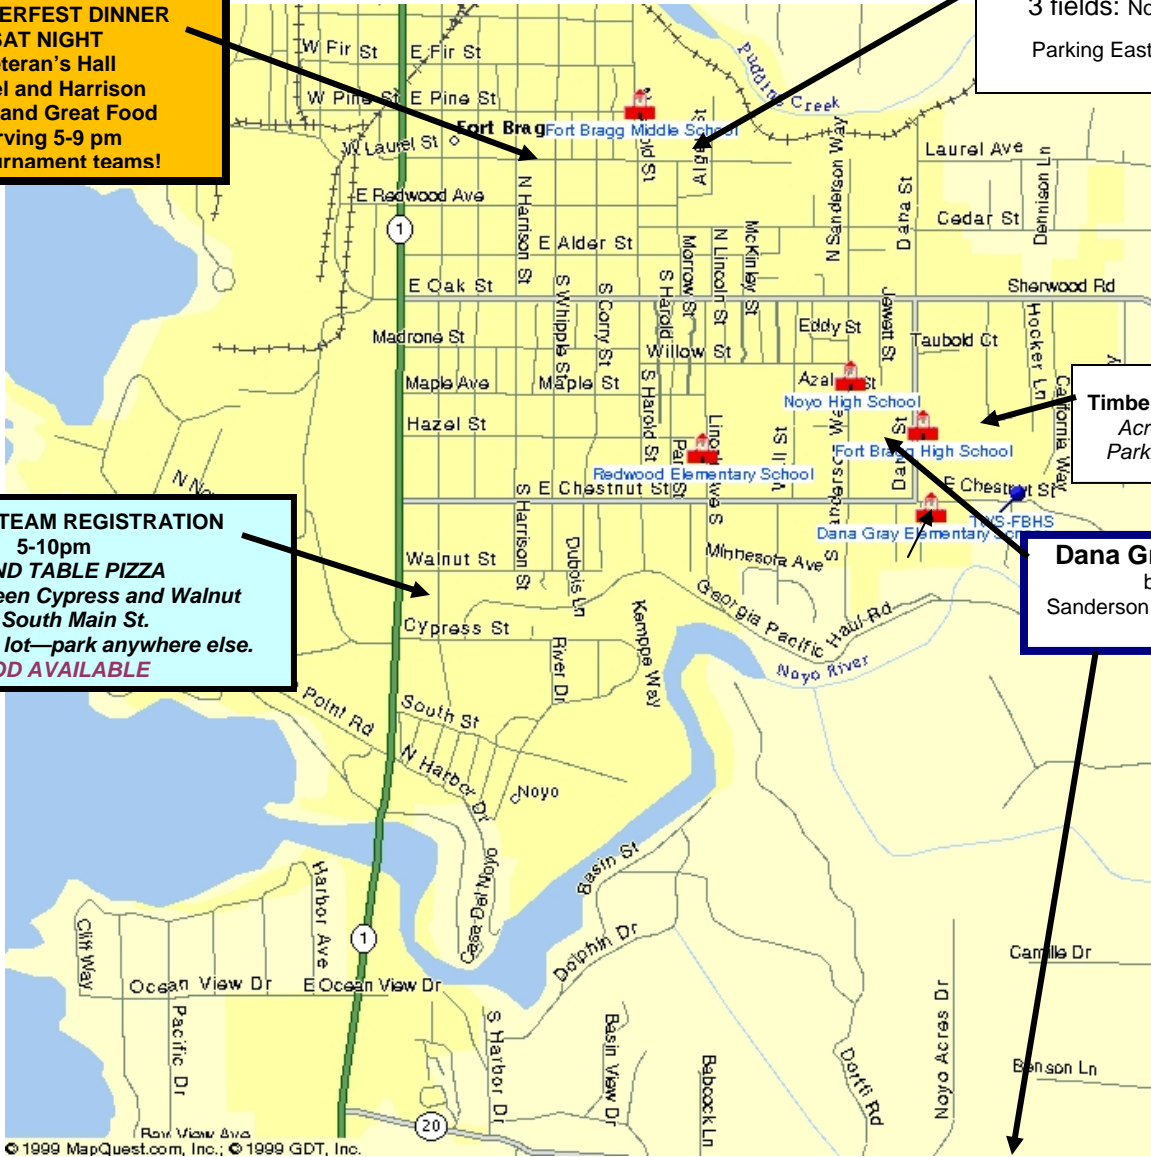

SKUNK II GIRLS ONLY SPOOKFEST FIELD MAP

**OKTOBERFEST DINNER
SAT NIGHT**
 Veteran's Hall
 Laurel and Harrison
 Music and Great Food
 Serving 5-9 pm
 For tournament teams!

Fort Bragg Middle School (MS)
 3 fields: North, South, West
 Parking East and West sides

FRI NIGHT TEAM REGISTRATION
 5-10pm
ROUND TABLE PIZZA
 HWY 1 Between Cypress and Walnut
 740 South Main St.
 Kids will be in lot—park anywhere else.
FOOD AVAILABLE

Timberwolf Stadium (TWS)
 Across street from DG
 Parking south side of HS

Dana Gray Field HQ,
 between
 Sanderson and Dana Streets

DANA GRAY HEADQUARTERS
DG N,S,E: 3 soccer fields, north, south and east. **HQ** is on south end.
This is the location for:

- ✓ Registration Saturday
- ✓ Referee HQ
- ✓ Scoreboard
- ✓ T-Shirt Concession
- ✓ Snack Shack (tri-tip!)
- ✓ Tournament Director
- ✓ Awards and Medals