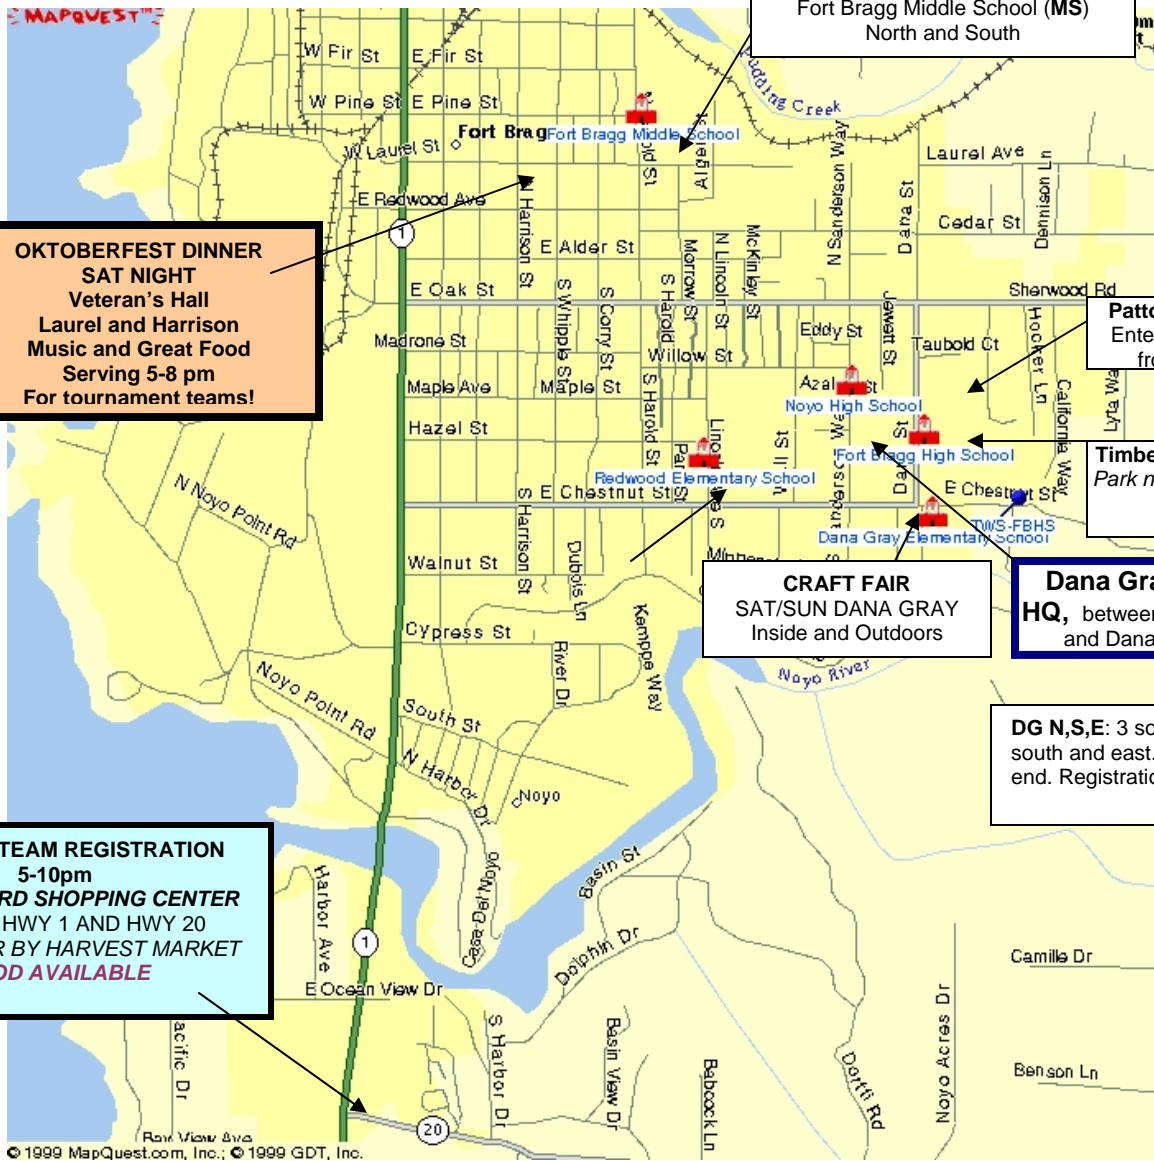

# SKUNK II GIRLS ONLY SPOOKFEST FIELD MAP

**OKTOBERFEST DINNER  
SAT NIGHT**  
**Veteran's Hall**  
 Laurel and Harrison  
 Music and Great Food  
 Serving 5-8 pm  
 For tournament teams!

**Fort Bragg Middle School (MS)**  
 North and South

**Patton BB Field (PAT)**  
 Enter North Side of HS  
 from Dana Street

**Timberwolf Stadium (TWS)**  
 Park north side of HS please,  
 from Dana St

**CRAFT FAIR**  
 SAT/SUN DANA GRAY  
 Inside and Outdoors

**Dana Gray Field**  
**HQ**, between Sanderson  
 and Dana Streets

**DG N,S,E:** 3 soccer fields, north,  
 south and east. **HQ** is on south  
 end. Registration is here on Sat.

**FRI NIGHT TEAM REGISTRATION**  
 5-10pm  
**AT BOATYARD SHOPPING CENTER**  
 CORNER HWY 1 AND HWY 20  
 NW CORNER BY HARVEST MARKET  
**FOOD AVAILABLE**